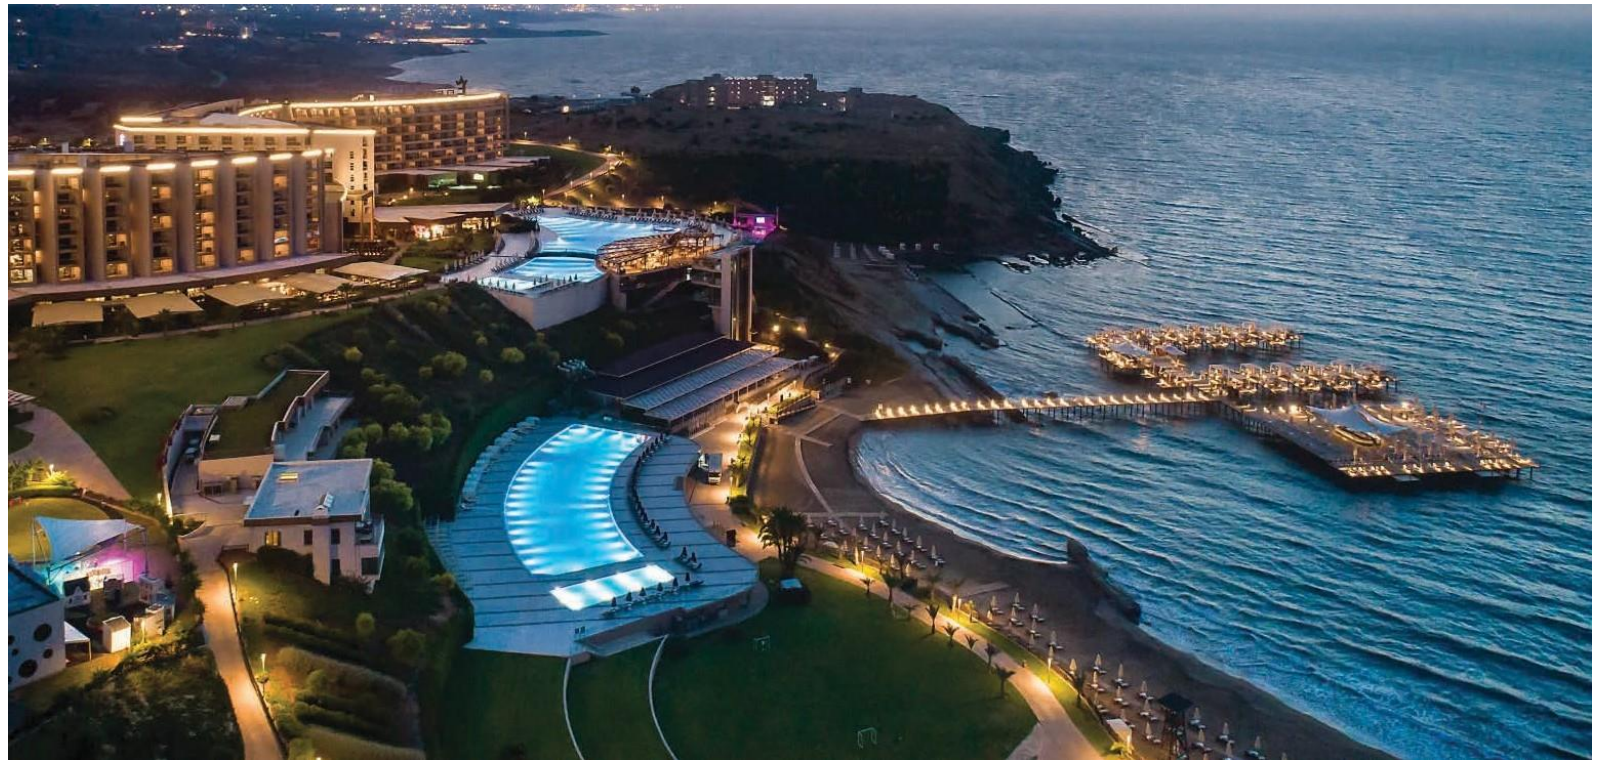

KYRENIA

FIVE FINGERS MOUNTAINS

SKYLINE POINT  
PROJECT

MOUNTAINS VIEW

**UNINTERRUPTED 360° VIEWS**

# KORINEUM GOLF COURSE

5 min to 18 holes international  
golf course overlooking  
mountain and the sea.

Luxurious restaurant, hotel, spa  
& fitness.

400 meters down the road you  
can find golf course's beach club  
facilities and a beach restaurant

# ALAGADI TURTLE BEACH

Natural reserve with long sandy beaches.

7 minutes away is the location to where Sea Turtles come every year in the endings of April to hatch their eggs.

You can join to release them in the beginnings of September.